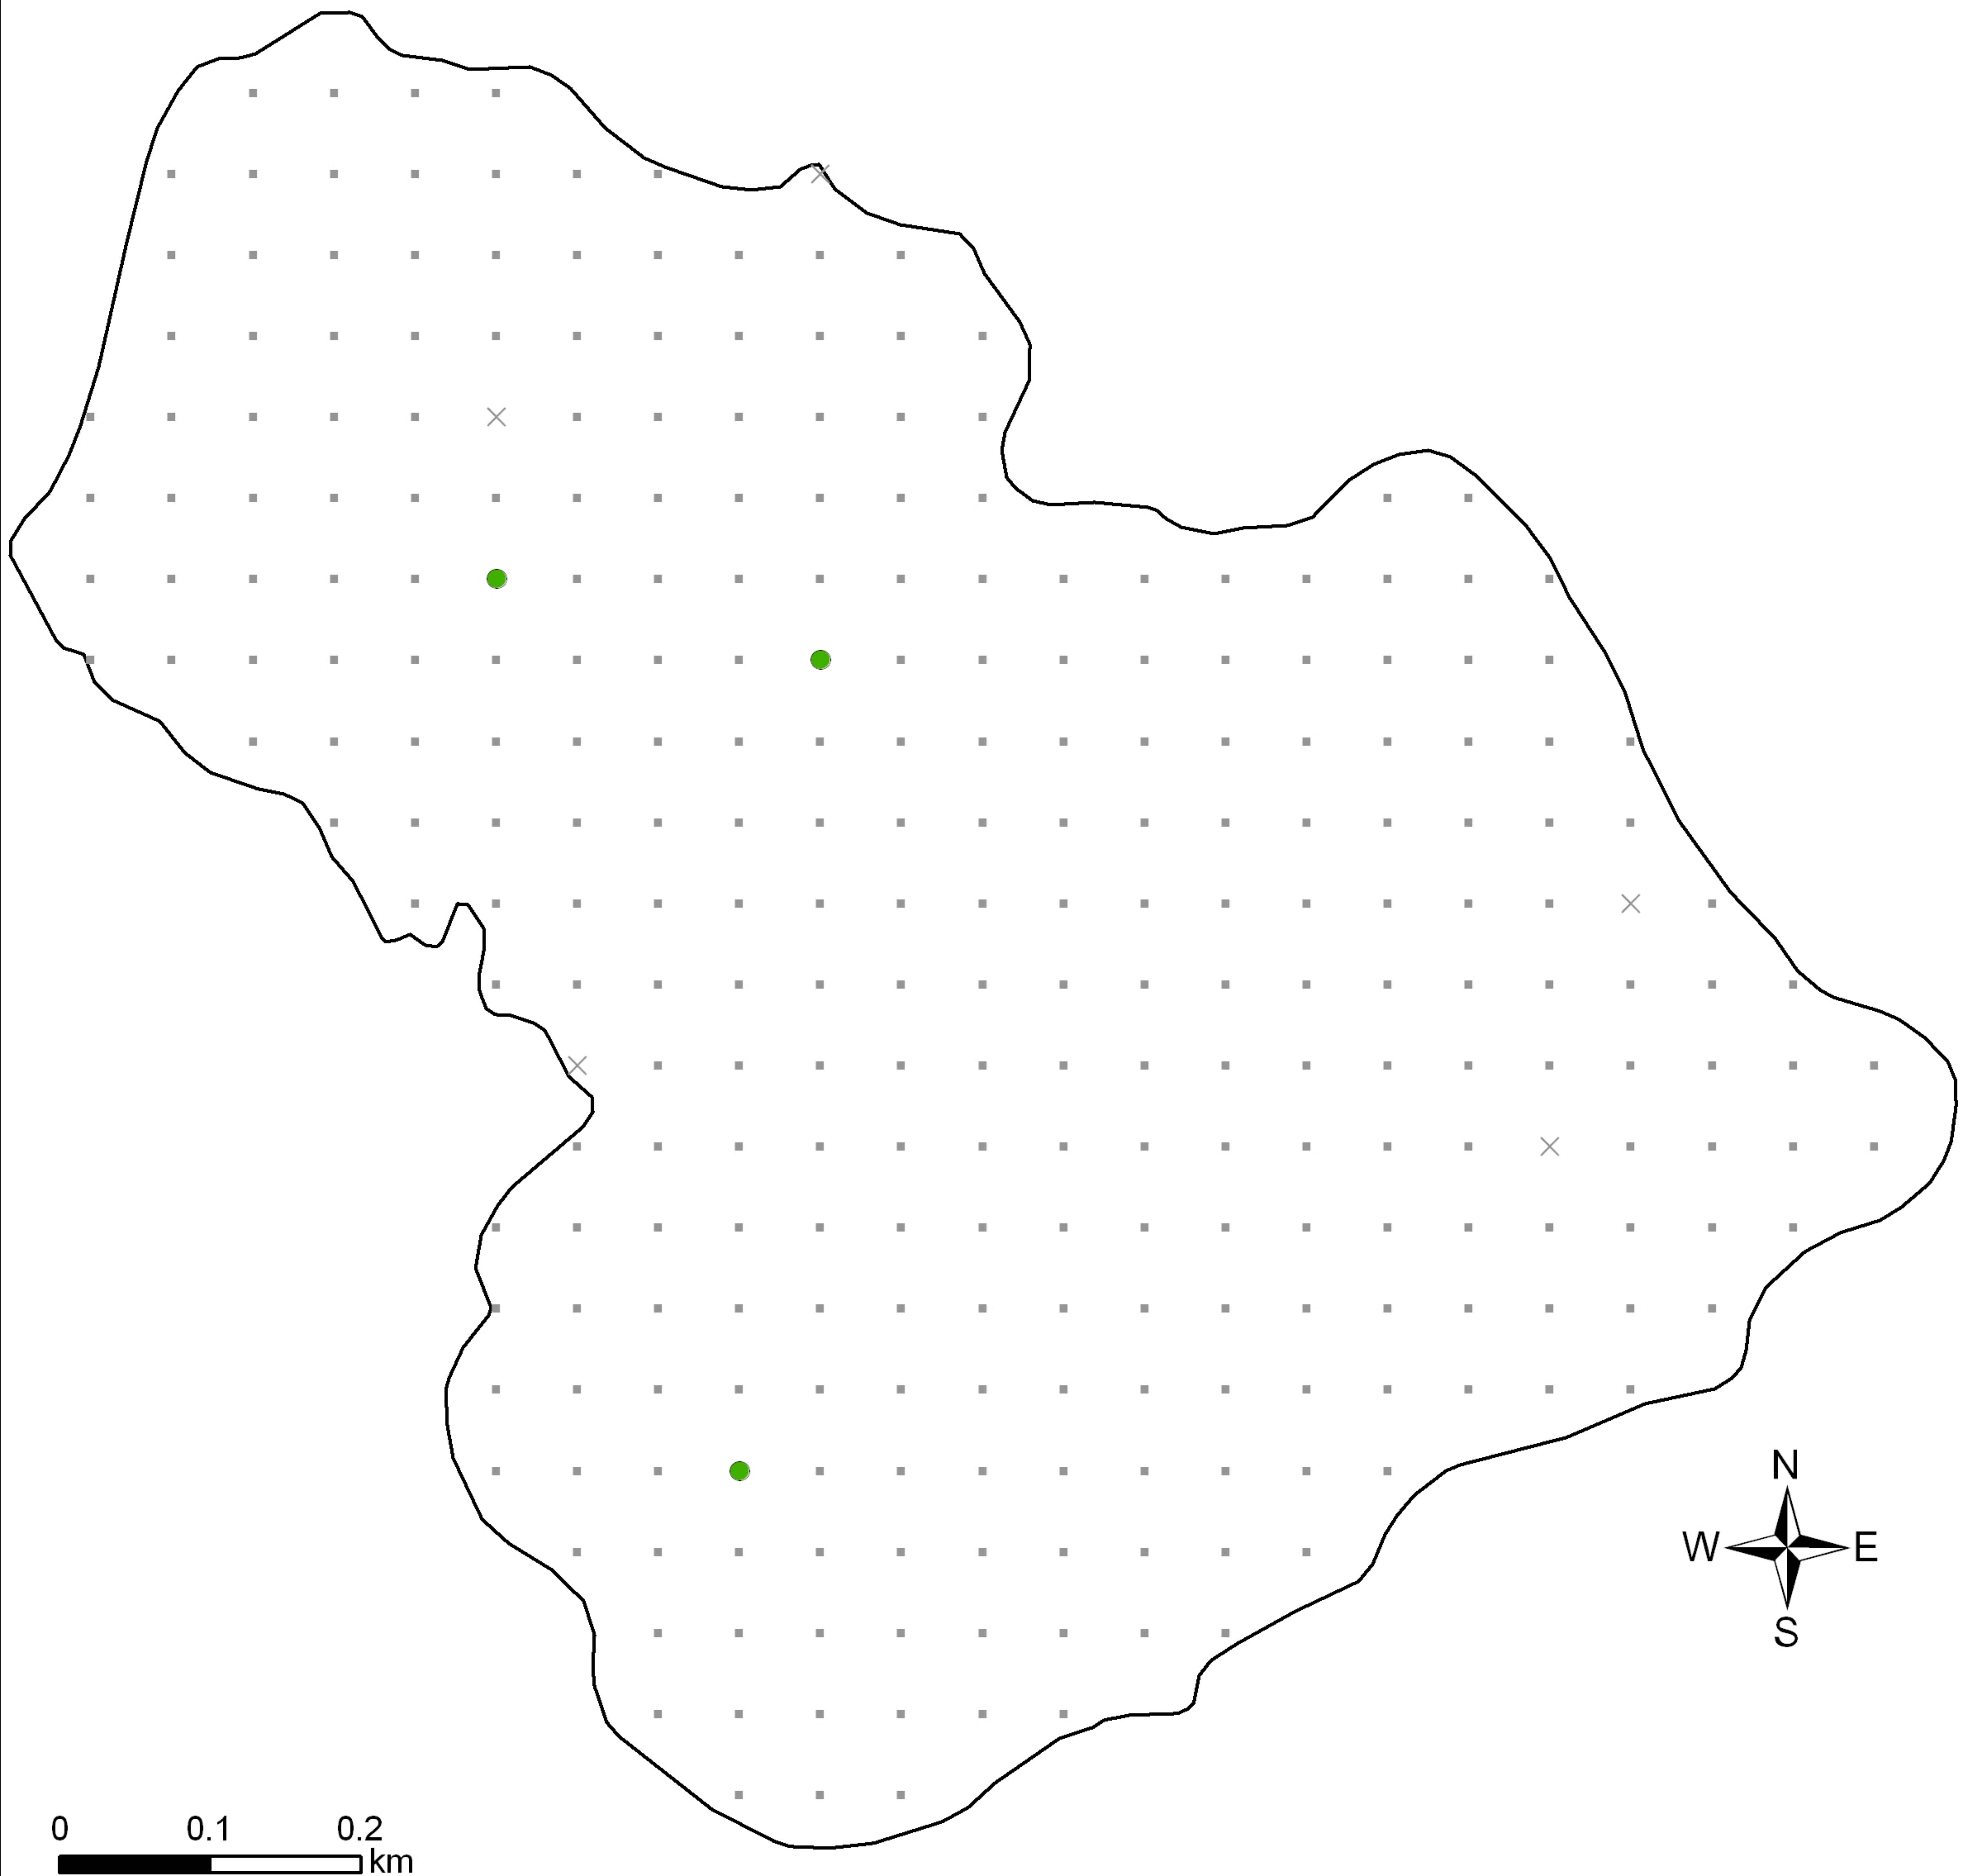

# Kettle Moraine Lake - Fond du Lac County

## June 20, 2011

Illustration of Rake Fullness Rating

Curly Leaf Pondweed Rake Fullness Rating

- Visual
- 1
- 2
- 3

- × Not Sampled
- NO CLP

<http://dnr.wi.gov>